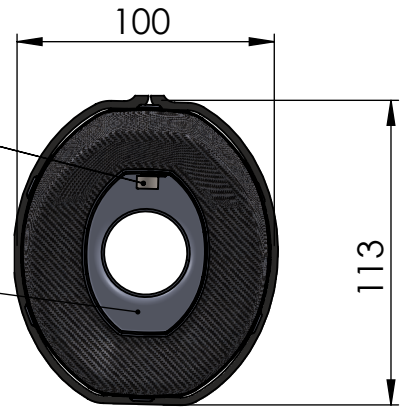

.Grower Ø5 cod.202286
.Allen screw M5x8 T.B.E.I inox
cod.204080

dB-killer n.32B
Cod.307677801

LV One CARBON EVO
medium-Short silencer Øi 50
Cod.3014124482

Carbon bracket FM4S
Cod.307572505

Knurled collar nut M8
Cod.200298

Pipe N°1074
Cod.3014124201

Busher 40X32X30
LGR/F
Cod.203532

Strap in stainless
steel Ø41
Cod.300041530

Aluminium spacer
-for allen screw M8-
Cod.204321

Allen screw M8X40
T.C.Z.B.
Cod.200993

Short helical spring
tensile
Cod.204387

Short tube in
silicon rubber
Cod.204412

Art. 14125E

YAMAHA MT25 '15 - MT03 '15 - R25 '14/'15 - R3 '14/'15

SLIP-ON - LV ONE CARBONIO EVO - Passaggio STANDARD